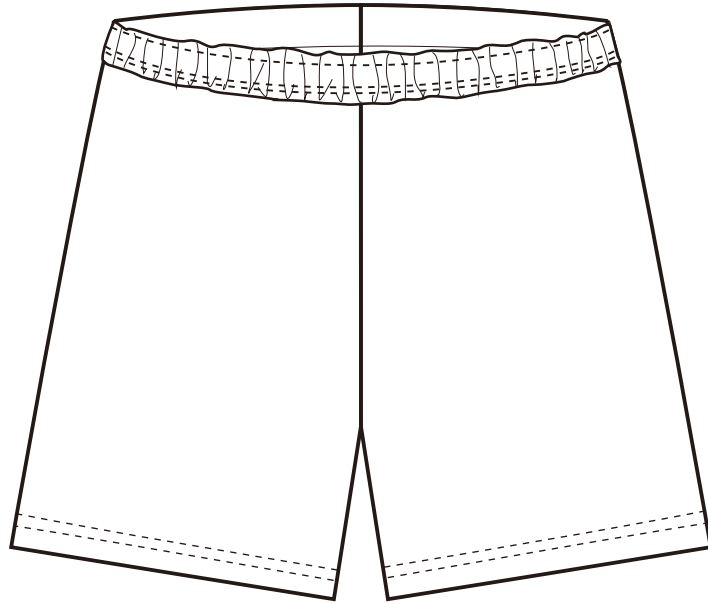

PATTERN NO:CG015=CW020 CW070-SHORTS

FRONT

BACK

***FILL YOU ARTWORK INTO THE TEMPLATE.**

Mea.(cm)	Savailableize																	
	4	6	8	10	12	14	16	XS	S	M	L	XL	2XL	3XL	4XL	5XL	6XL	7XL
RELAXED WAIST	21	23	25	27	29	31	33	34	35	37.5	40	42.5	44	46.5	49	51.5	54	56.5
OUTSIDE LEG	35	36	37	38	39.5	41	42	44	45	46	47	48	49	50	51	52	53	54