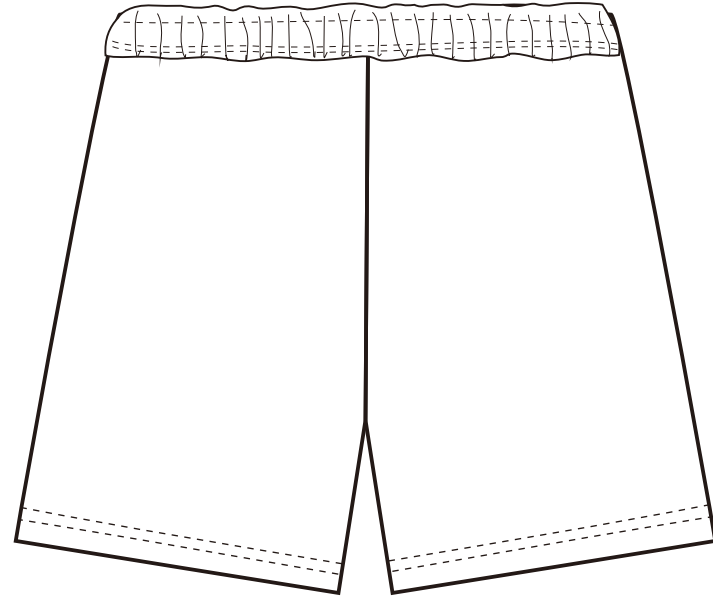

PATTERN NO:CG015=CW020 CW070-SHORTS

FRONT

BACK

***FILL YOU ARTWORK INTO THE TEMPLATE.**

Mea.(cm)	Savailableize																	
	4	6	8	10	12	14	16	XS	S	M	L	XL	2XL	3XL	4XL	5XL	6XL	7XL
RELAXED WAIST	21	23	25	27	29	31	33	34	35	37.5	40	42.5	44	46.5	49	51.5	54	56.5
OUTSIDE LEG	35	36	37	38	39.5	41	42	44	45	46	47	48	49	50	51	52	53	54